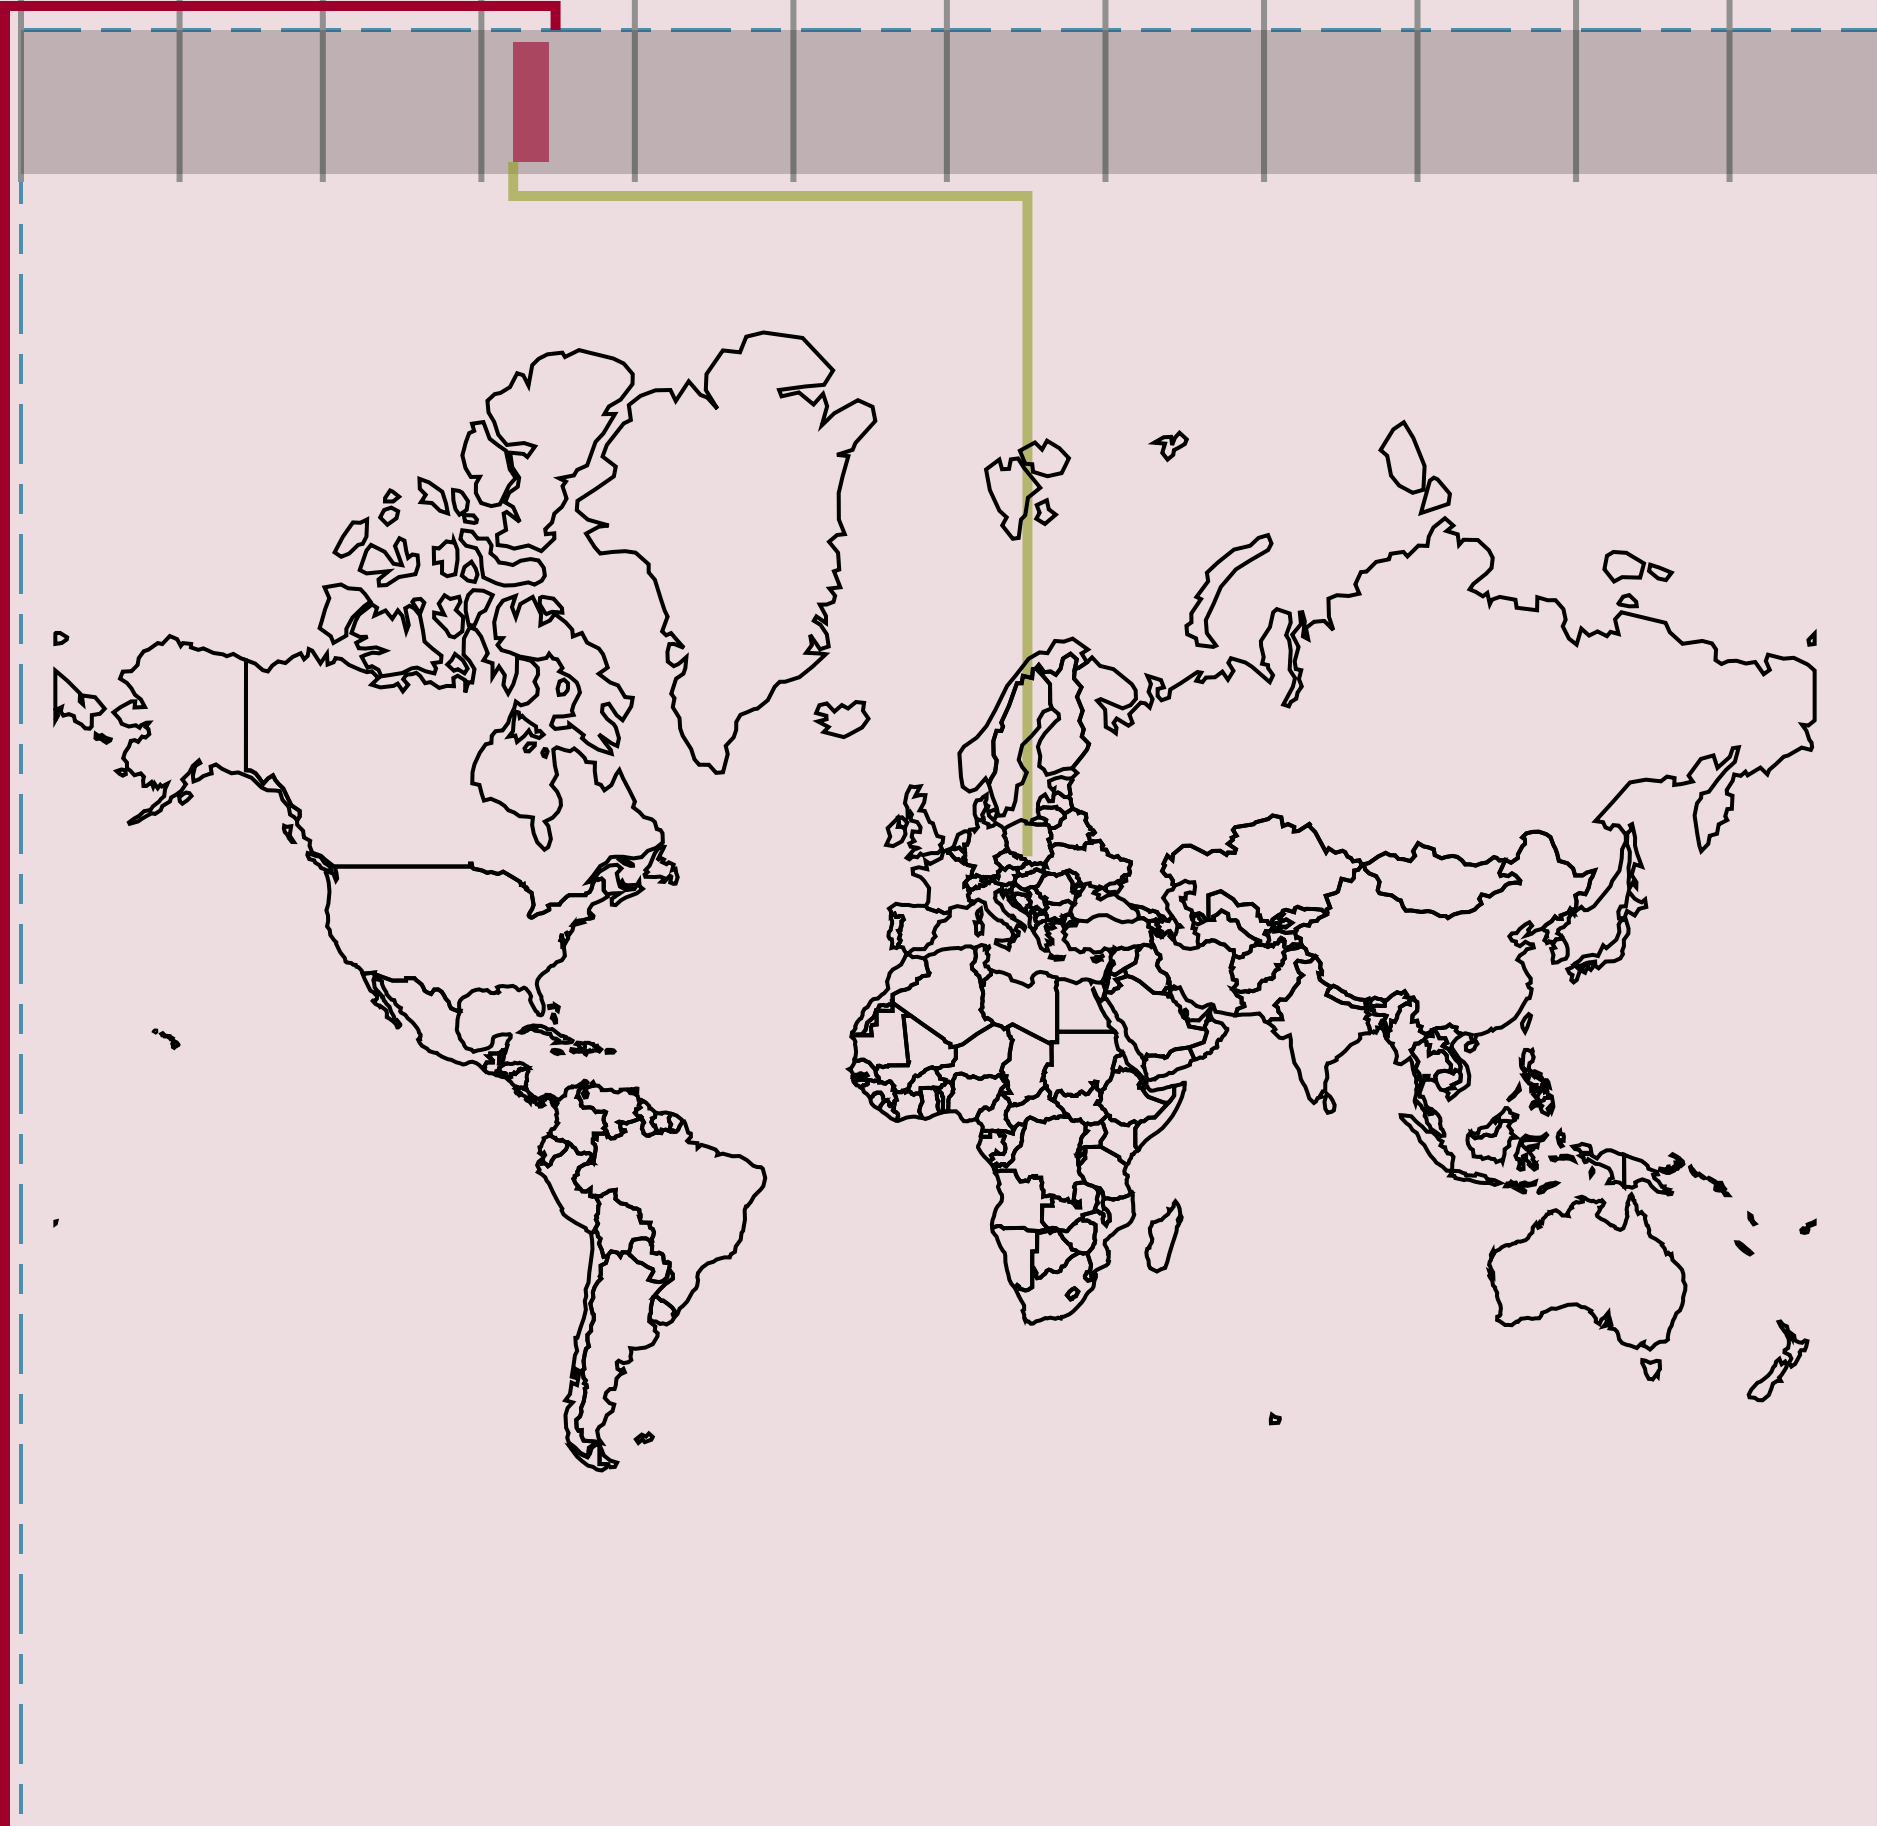

2025 IIHF World Women championship Division II Group A - Ice hockey  
Click on website and map at bottom. For all events visit [gbud.in/w7f](https://gbud.in/w7f)

## Months

## Sports

2025 IIHF World Women championship Division II Group A

Ice hockey

Bytom, Poland

Mon, 7 Apr to Sun, 13 Apr

<https://en.wikipedia.org/...>

Open Street Map

Google Map

Navigation arrows: << Apr >>

Su	M	T	W	T	F	Sa
		1	2	3	4	5
6	7	8	9	10	11	12
13	14	15	16	17	18	19
20	21	22	23	24	25	26
27	28	29	30			

<https://gbud.in/w7f>